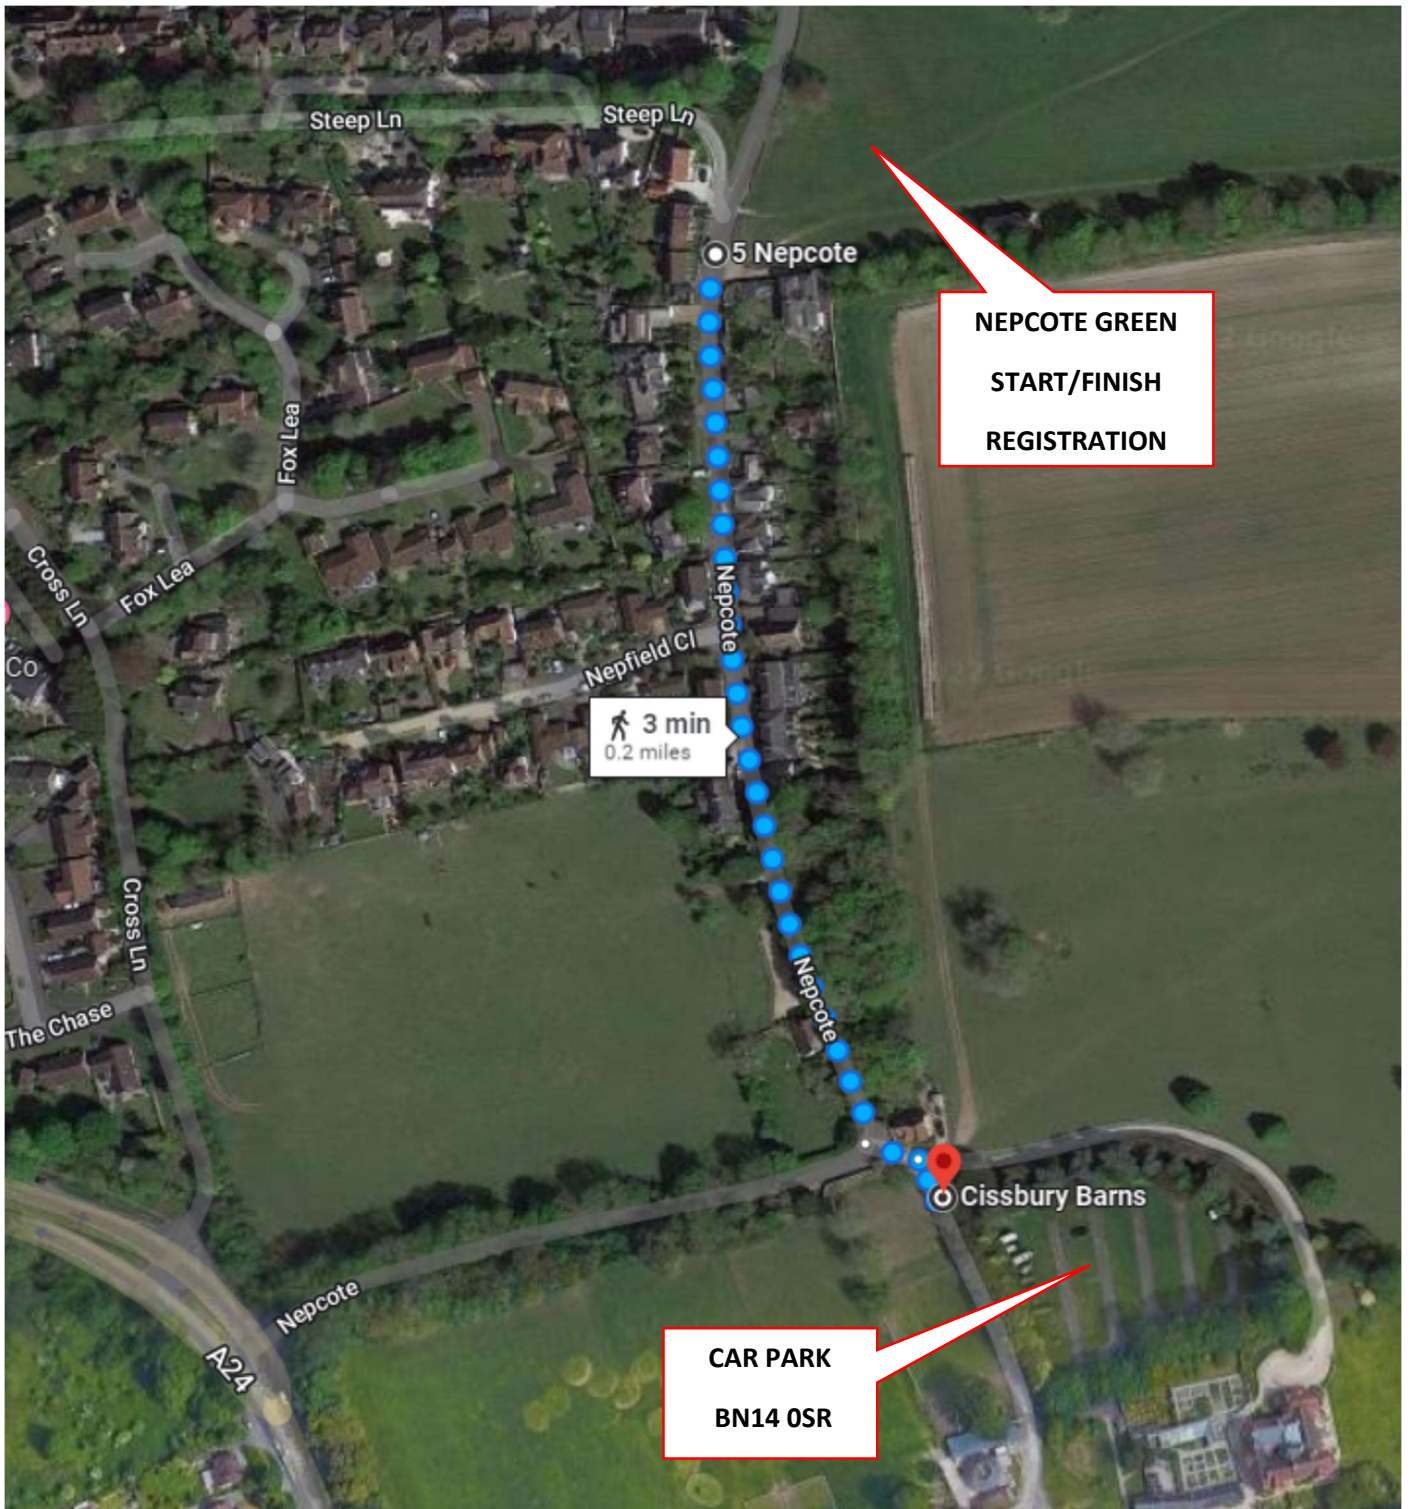

Charity no. 1062912

Charity no. 1062912

Cissbury Barns, Nepcote, Findon, Worthing BN14 OSR